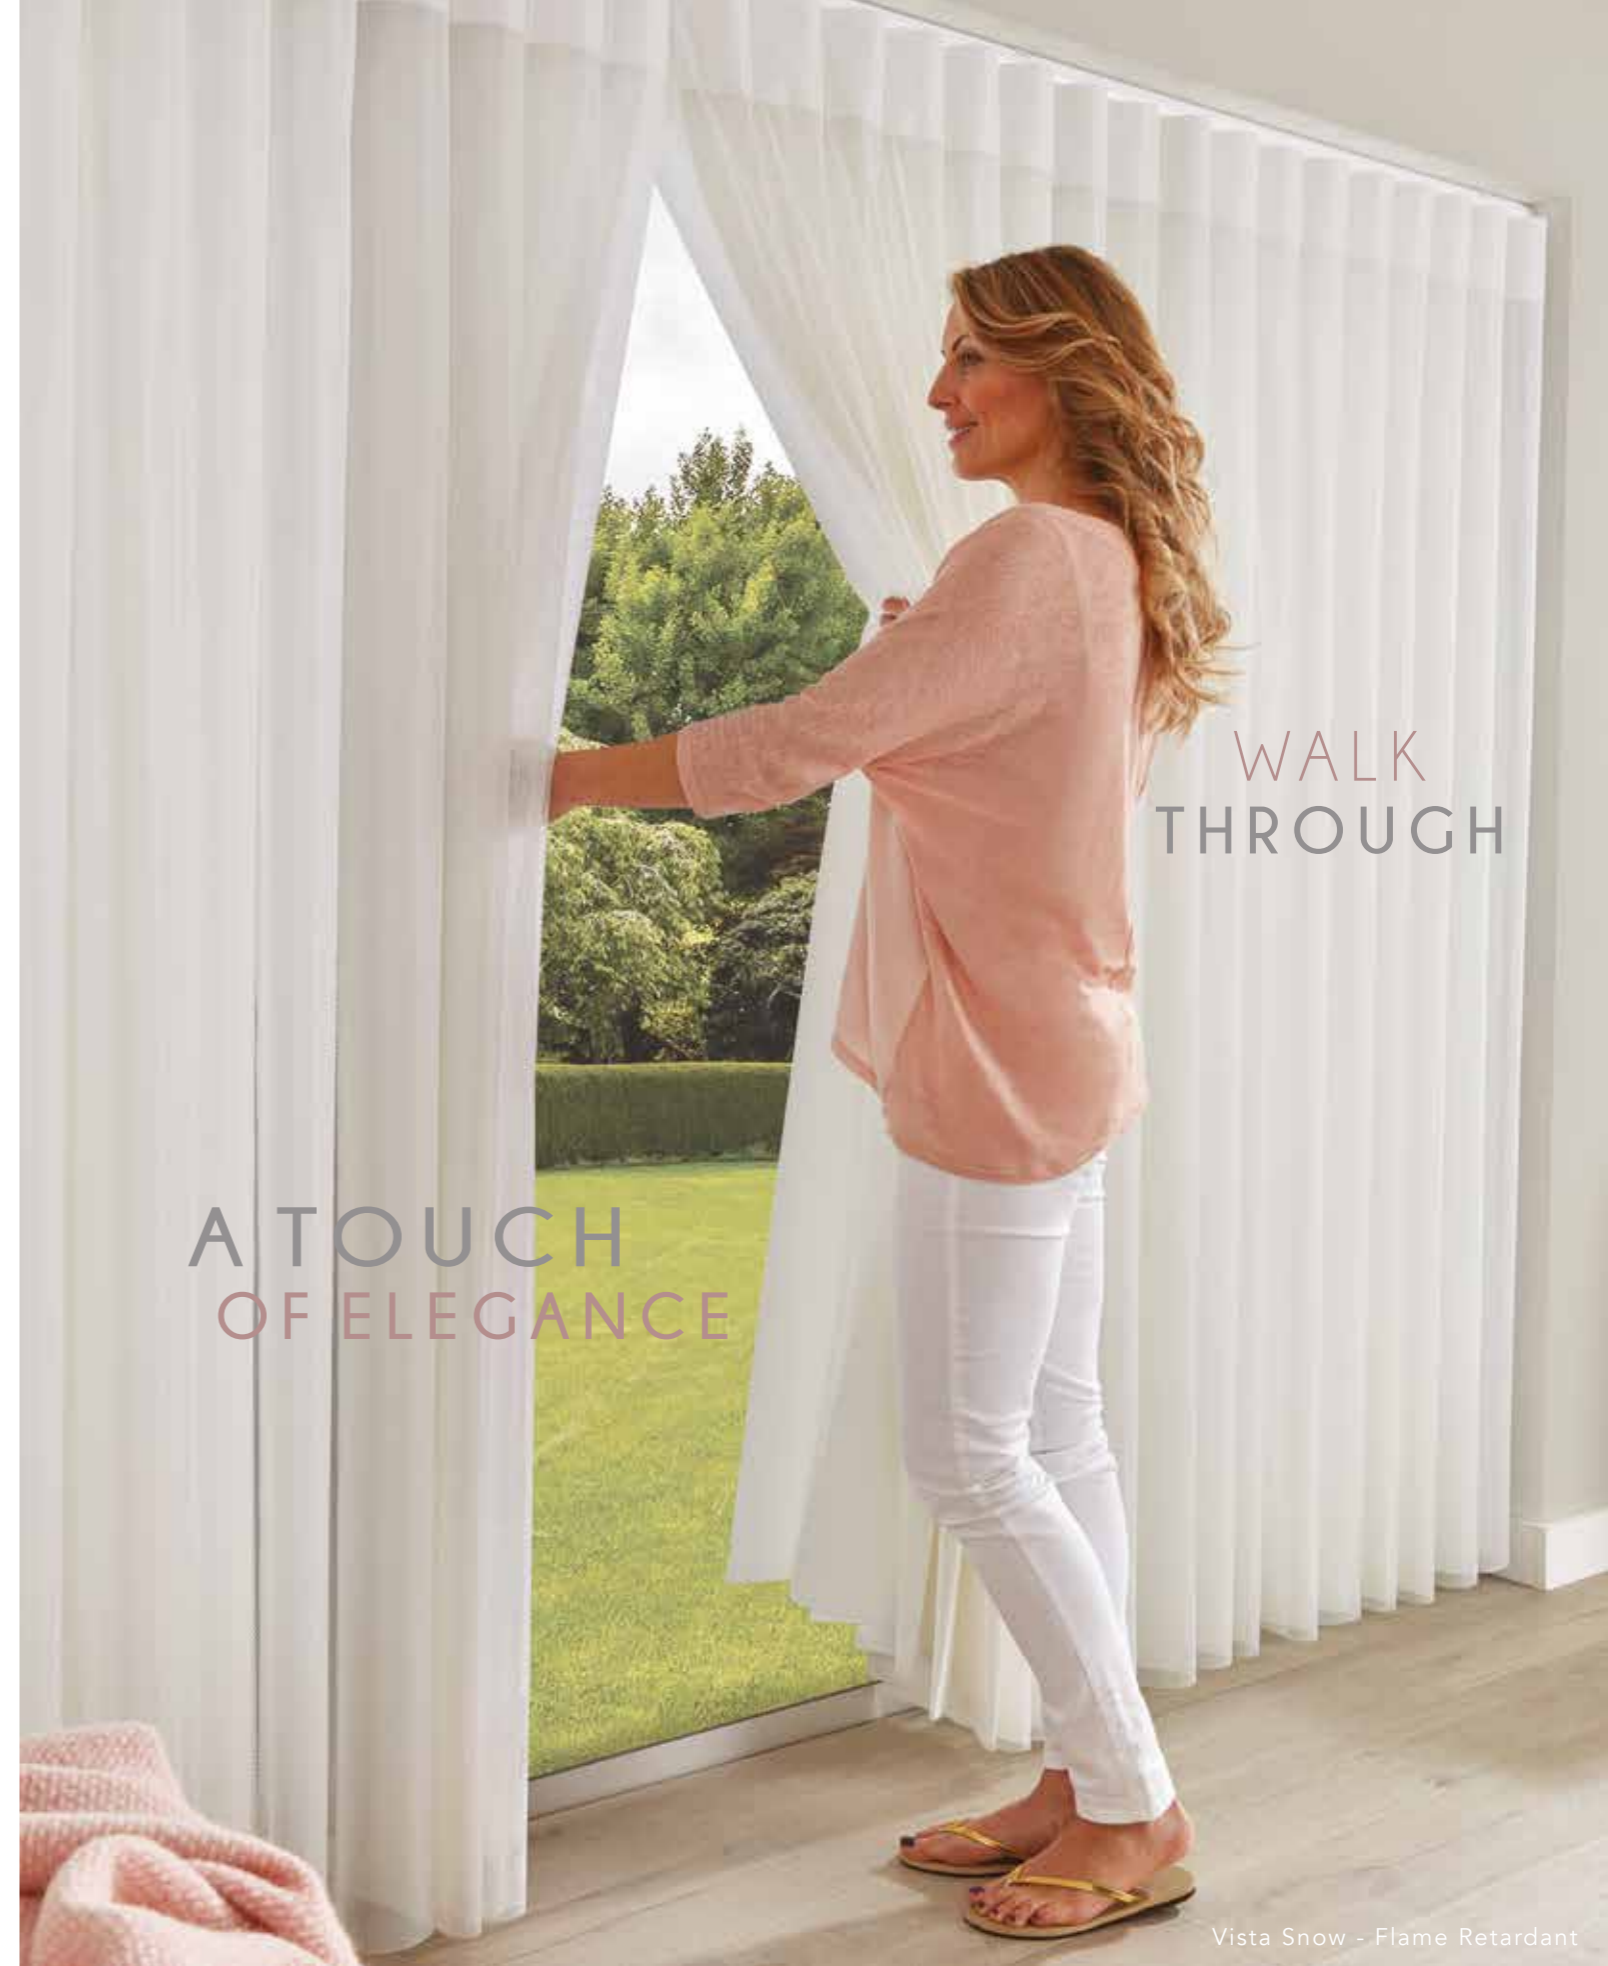

WALK
THROUGH

A TOUCH
OF ELEGANCE

Vista Snow - Flame Retardant