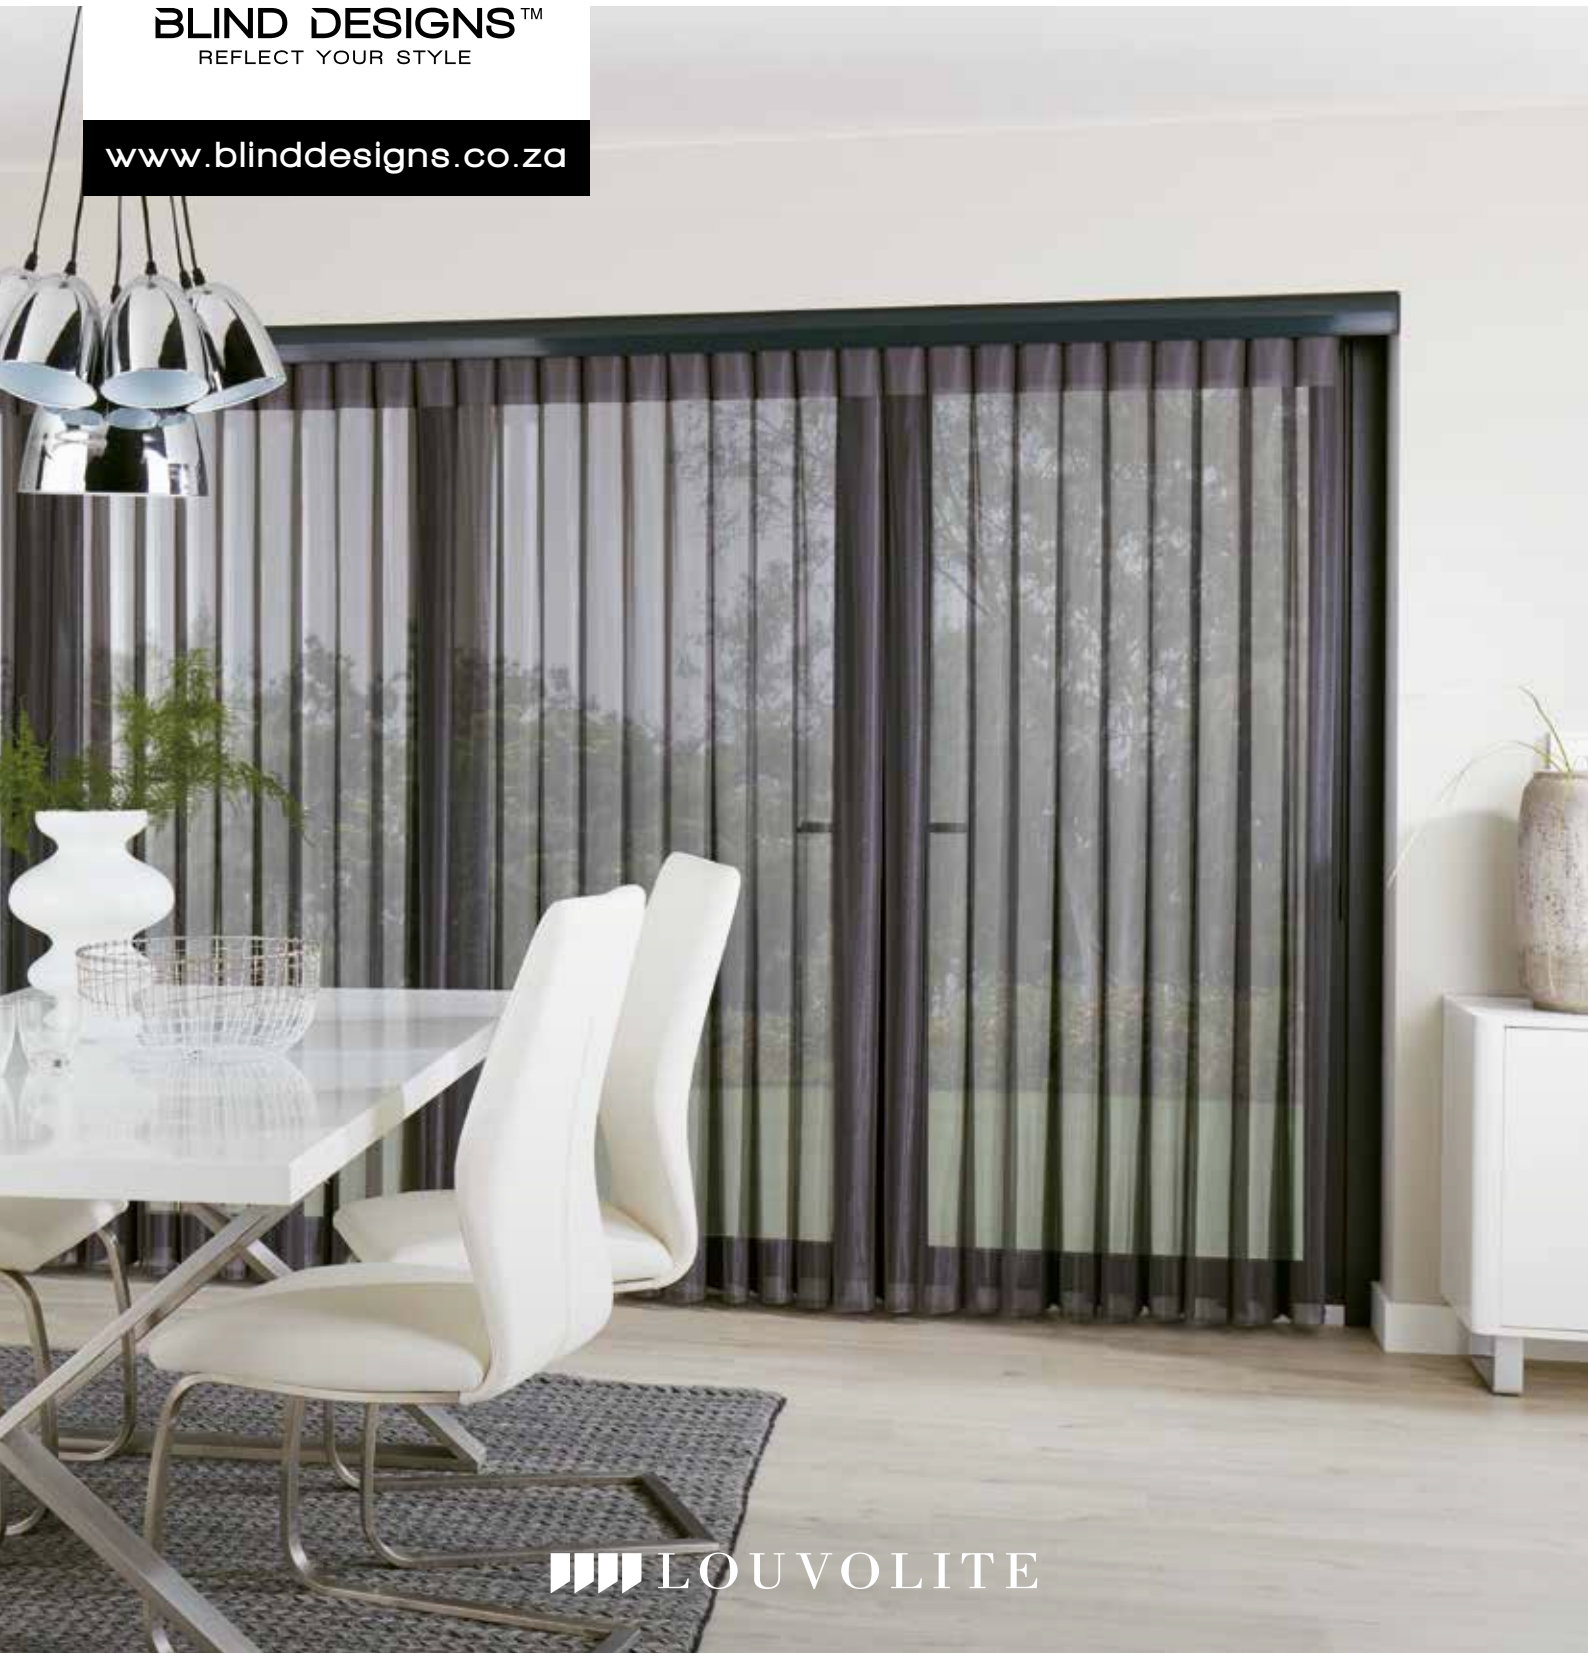

BLIND DESIGNS™
REFLECT YOUR STYLE

www.blinddesigns.co.za

LOUVOLITE